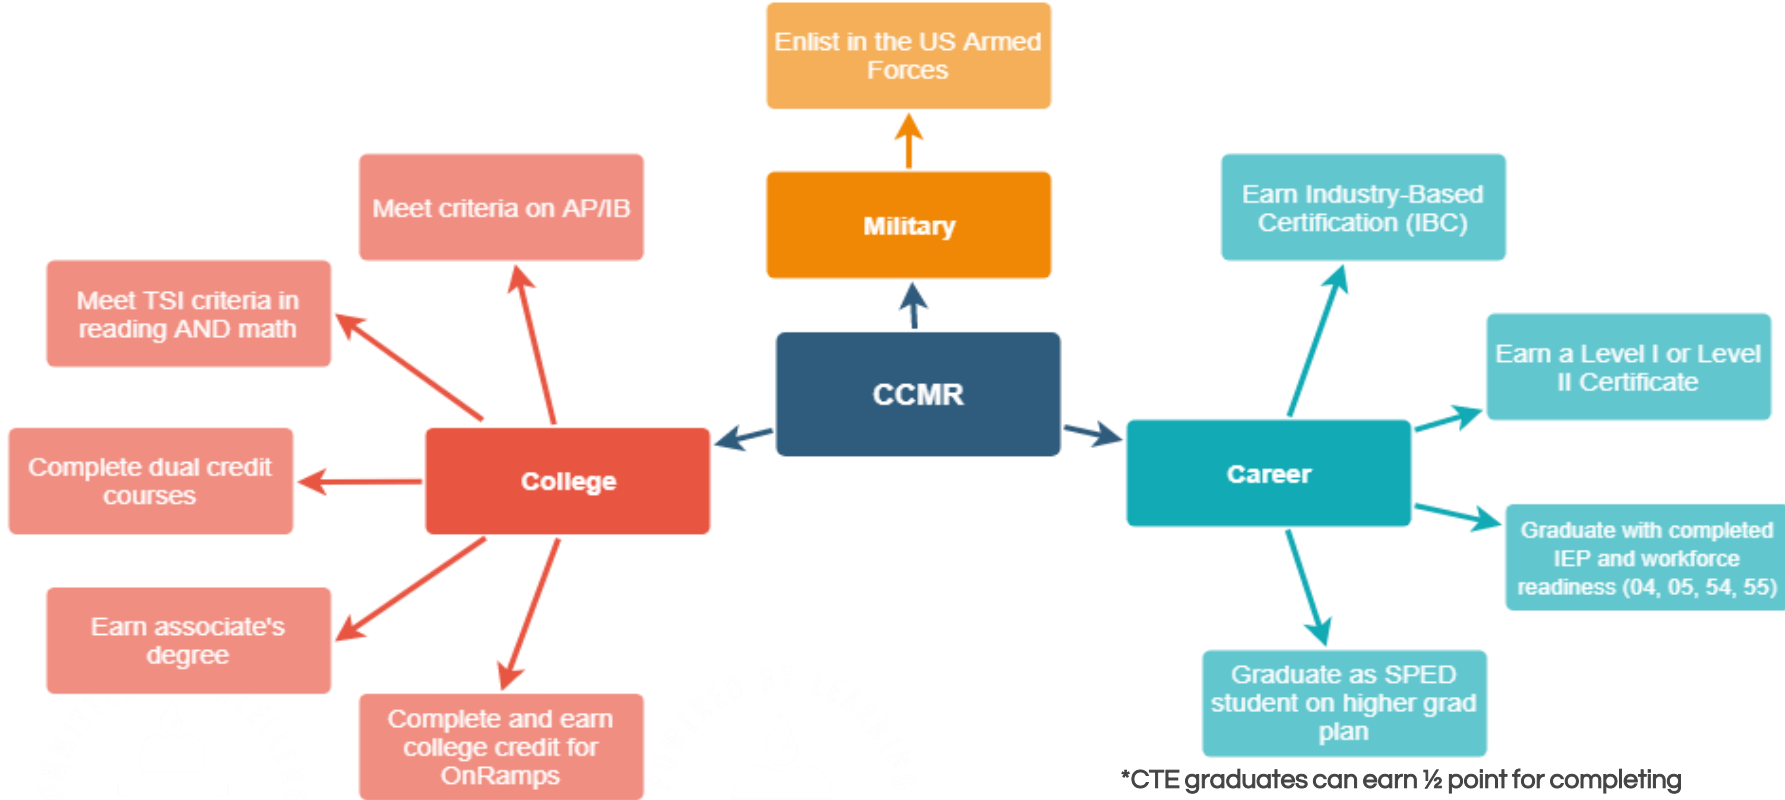

CCMR Dashboard Update

February 2, 2021

CCMR Components

*CTE graduates can earn ½ point for completing an IBC aligned course; this is not included above as 2019 graduates will be the last to use this indicator (impacting 2020 accountability)

Plano ISD CCMR Data

CCMR Indicator	2017 Grads	2018 Grads	2019 Grads
Scored at or above the College Ready level on SAT, ACT and/or TSIA	64%	66%	64%
Scored high enough to earn college credit on AP/IB Exams	47%	47%	47%
Dual Credit - Earned credit for at least 3 hours in ELA or Math or 9 hours in any subject	14%	18%	18%
Earned an Industry Based Certification (IBC) from approved list	3%	6%	7%
Graduated with Completed IEP and Workforce Readiness	0%	3%	6%
Graduate under an advanced degree plan & identified as a current Special Education students (2018 grads first eligible)	NA	3%	4%
CTE Coherent Sequence Coursework Aligned with IBC and did not meet any other criteria (1/2 credit) Beginning with 2020 Grads this will no longer be included in CCMR Score	1%	3%	7%
<i>Total Credit for CCMR Criteria</i>	71%	79%	86%

Elective Option Courses

[General Employability Skills](#)

[Student to Industry Connection](#)

[Community Transportation](#)

[Making Connections I](#)

[Making Connections II](#)

[Making Connections III](#)

[Making Connections III](#)

The first three courses are designed for students on the STAAR-Alt level of curriculum access.

Strategies to Increase CCMR

- Increased Access to Industry Based Certifications
- Marketing and communicating opportunities at Collin Technical College
- Use of grade 8 MAP
- Addition of PSAT 9
- Addition of CCMR tracker (Edugence)
- TSI-A site
- SAT School Day (11th grade)